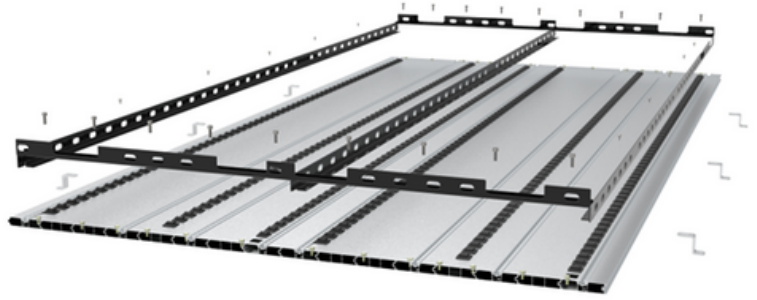

ALFO Mover™ comes in 2 standard lengths 128" and 157" for all make and models (and box trucks!)

128", 157"

128", 157"

157"

157"

Mover™ for efficient cargo transport

- Easy to install, no fabrication or glue required.
- Light weight all aluminum construction.
- Works with all standard pallets.

📍 21455 Melrose Ave., Suite 19, Southfield, MI 48075

☎ Ph: 248-252-9781

🌐 www.paretoas.com

✉ info@paretoas.com

Mover™ for box truck

- Compatible to have two 40X48” Std pallet side by side.
- Available in different lengths up to 15 feet.