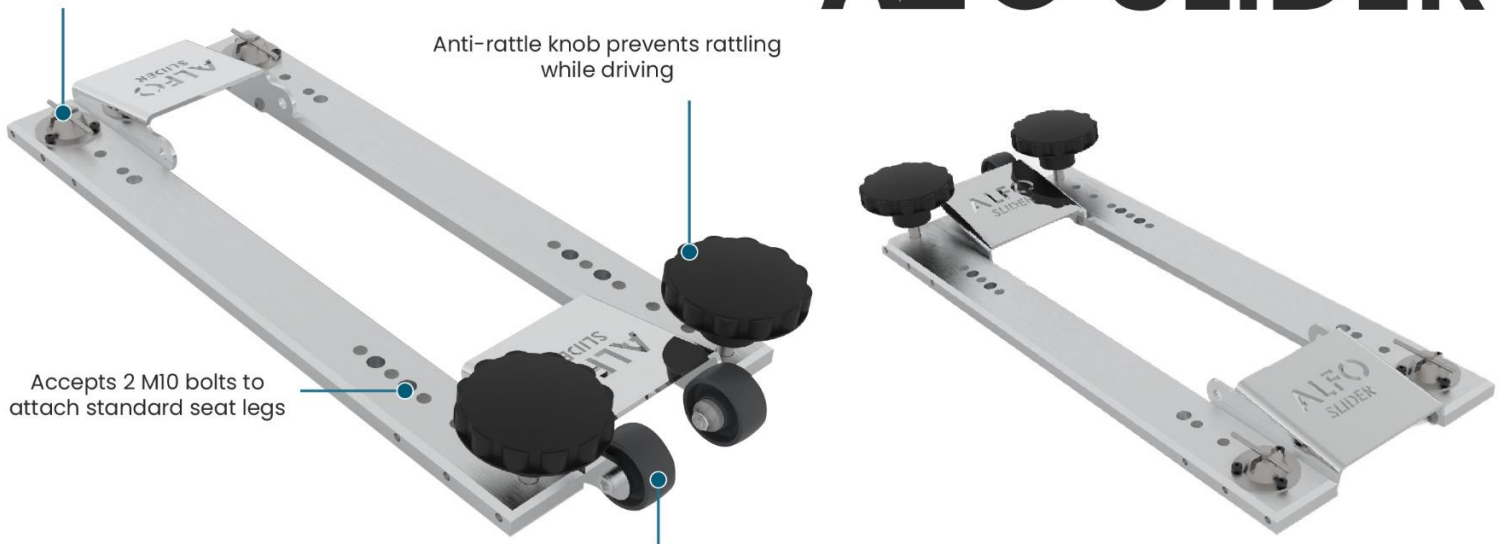

Pareto

Aluminum Systems LLC

- ✓ All aluminum high precision machined parts, tested for 207/210 on a 3-point seat
- ✓ Can be used with either Freedman or Ford seats
- ✓ Seats slide smoothly in the tracks and lock at any desired location in seconds
- ✓ Reduce or increase spacing between seats at any time, front to back or side to side
- ✓ Easily slide all seats to front or back to create space for cargo at front or rear

Locking pin locks the SLIDER at your desired location in the tracks

Anti-rattle knob prevents rattling while driving

Accepts 2 M10 bolts to attach standard seat legs

Rollers enable relocating seats side to side using different tracks

ALFO™ SLIDER

Use the ALFO SLIDER to convert any standard fixed seat into a completely

ALFO™
Aluminum Flooring System