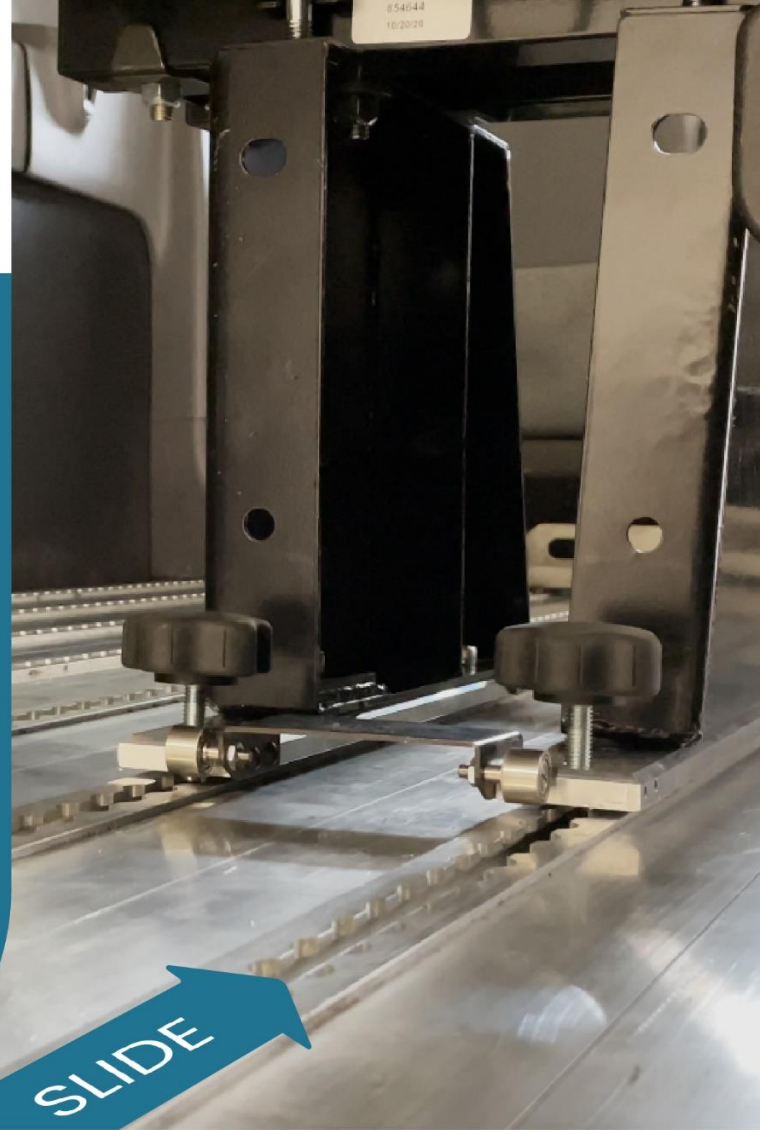

Pareto

Aluminum Systems LLC

- ✓ All aluminum high precision machined parts, tested for 207/210 on a 3-point seat
- ✓ Can be used with either Freedman or Ford seats
- ✓ Seats slide smoothly in the tracks and lock at any desired location in seconds
- ✓ Reduce or increase spacing between seats at any time, front to back or side to side
- ✓ Easily slide all seats to front or back to create space for cargo at front or rear

Locking pin locks the SLIDER at your desired location in the tracks

Anti-rattle knob prevents rattling while driving

Accepts 2 M10 bolts to attach standard seat legs

Rollers enable relocating seats side to side using different tracks

ALFO™ SLIDER

Use the ALFO SLIDER to convert any standard fixed seat into a completely

ALFO™
Aluminum Flooring System